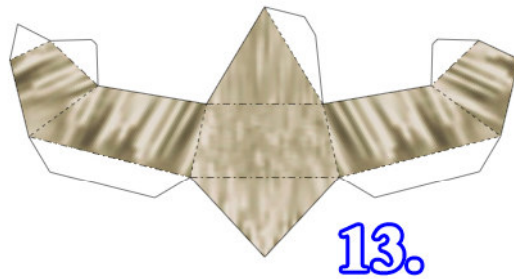

## Clock Town Schnauzer

This little dog can be found in the game *Majora's Mask*, in South Clock Town, near the clock tower. It reacts differently to the different incarnations of Link. When Link first enters Clock Town after being transformed into a Deku Scrub by the Skull Kid, the dog attacks Link (luckily, it won't cost you any hearts).

As normal Link, the dog hardly notices you, but when you wear the Zora mask, the dog seems to like the smell of fish and follows you around. Goron Link frightens the little dog. At first he will act tough and growl at you, but after you take a swing at him, he quickly scurries away... ;o)

game site: [www.zelda.com/universe/game/majora/](http://www.zelda.com/universe/game/majora/)

Dashed lines: score and fold down.  
(mountain fold)

Dot-dash lines: score and fold up.  
(valley fold)

NOTE: this is the *lined* version of Ninjatoes' Clock Town Schnauzer. You can use it to see where the fold lines are on the version *without* lines from [www.kickme.to/ninjatoes](http://www.kickme.to/ninjatoes).