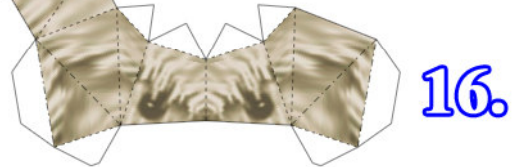

## Clock Town Schnauzer

This little dog can be found in the game *Majora's Mask*, in South Clock Town, near the clock tower. It reacts differently to the different incarnations of Link. When Link first enters Clock Town after being transformed into a Deku Scrub by the Skull Kid, the dog attacks Link (luckily, it won't cost you any hearts).

As normal Link, the dog hardly notices you, but when you wear the Zora mask, the dog seems to like the smell of fish and follows you around. Goron Link frightens the little dog. At first he will act tough and growl at you, but after you take a swing at him, he quickly scurries away... ;o)

game site: [www.zelda.com/universe/game/majora/](http://www.zelda.com/universe/game/majora/)

Dashed lines: score and fold down.  
(mountain fold)

Dot-dash lines: score and fold up.  
(valley fold)

NOTE: this is the *lined* version of Ninjatoes' Clock Town Schnauzer. You can use it to see where the fold lines are on the version *without* lines from [www.kickme.to/ninjatoes](http://www.kickme.to/ninjatoes).