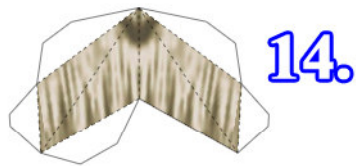

## Clock Town Schnauzer

This little dog can be found in the game *Majora's Mask*, in South Clock Town, near the clock tower. It reacts differently to the different incarnations of Link. When Link first enters Clock Town after being transformed into a Deku Scrub by the Skull Kid, the dog attacks Link (luckily, it won't cost you any hearts).

As normal Link, the dog hardly notices you, but when you wear the Zora mask, the dog seems to like the smell of fish and follows you around. Goron Link frightens the little dog. At first he will act tough and growl at you, but after you take a swing at him, he quickly scurries away... ;o)

game site: [www.zelda.com/universe/game/majora/](http://www.zelda.com/universe/game/majora/)

Dashed lines: score and fold down.  
(mountain fold)

Dot-dash lines: score and fold up.  
(valley fold)

NOTE: this is the *lined* version of Ninjatoes' Clock Town Schnauzer. You can use it to see where the fold lines are on the version *without* lines from [www.kickme.to/ninjatoes](http://www.kickme.to/ninjatoes).